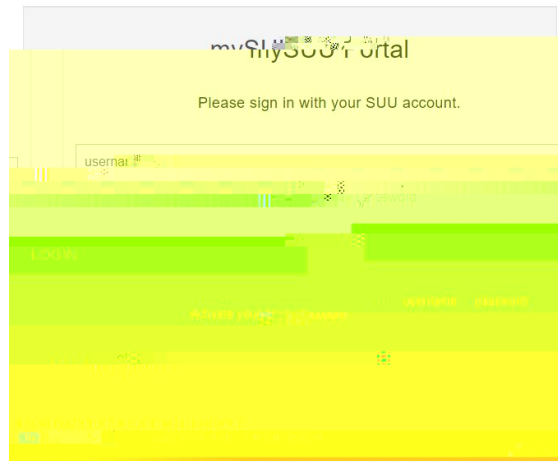

How to login to the mySUU Portal

Go to SUU.edu
Click on mysuu portal (top left)

Login to your portal using username and password
If you have never logged in before click "activate your account"
If you forgot your username or password click "Forgot username or password?"

To activate your account for the first time:

Enter the email address you gave when you applied to SUU
Click I'm not a robot

An authorization email will be set